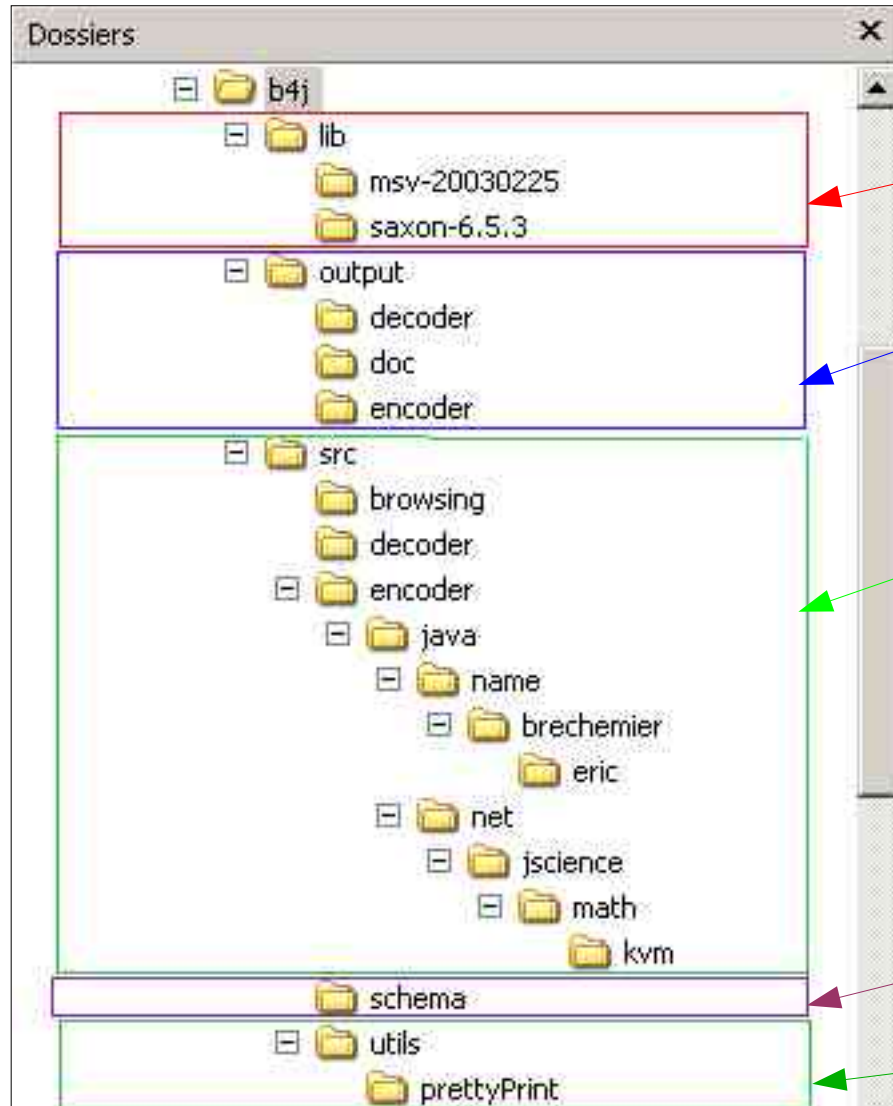

Binary 4 Java Directory Tree

Libraries

- Saxon Xslt Processor
- Sun Xml Schema Validator

Output files

- Generated Xslt Encoder
- Generated Java Decoders
- Generated Documentation

Source files

- Browsing Transform
- Encoder Generation Transform
- Decoder Generation Transforms
 - Base Decoder Gen. Transf.
 - User Custom Decoder Gen. Transf.
 - Test Decoder Gen. Transf.
- Binary Encoding Transform using Xalan...
- ...with Java Classes for Xalan Extension
- "Java-Xml" to Java Transform